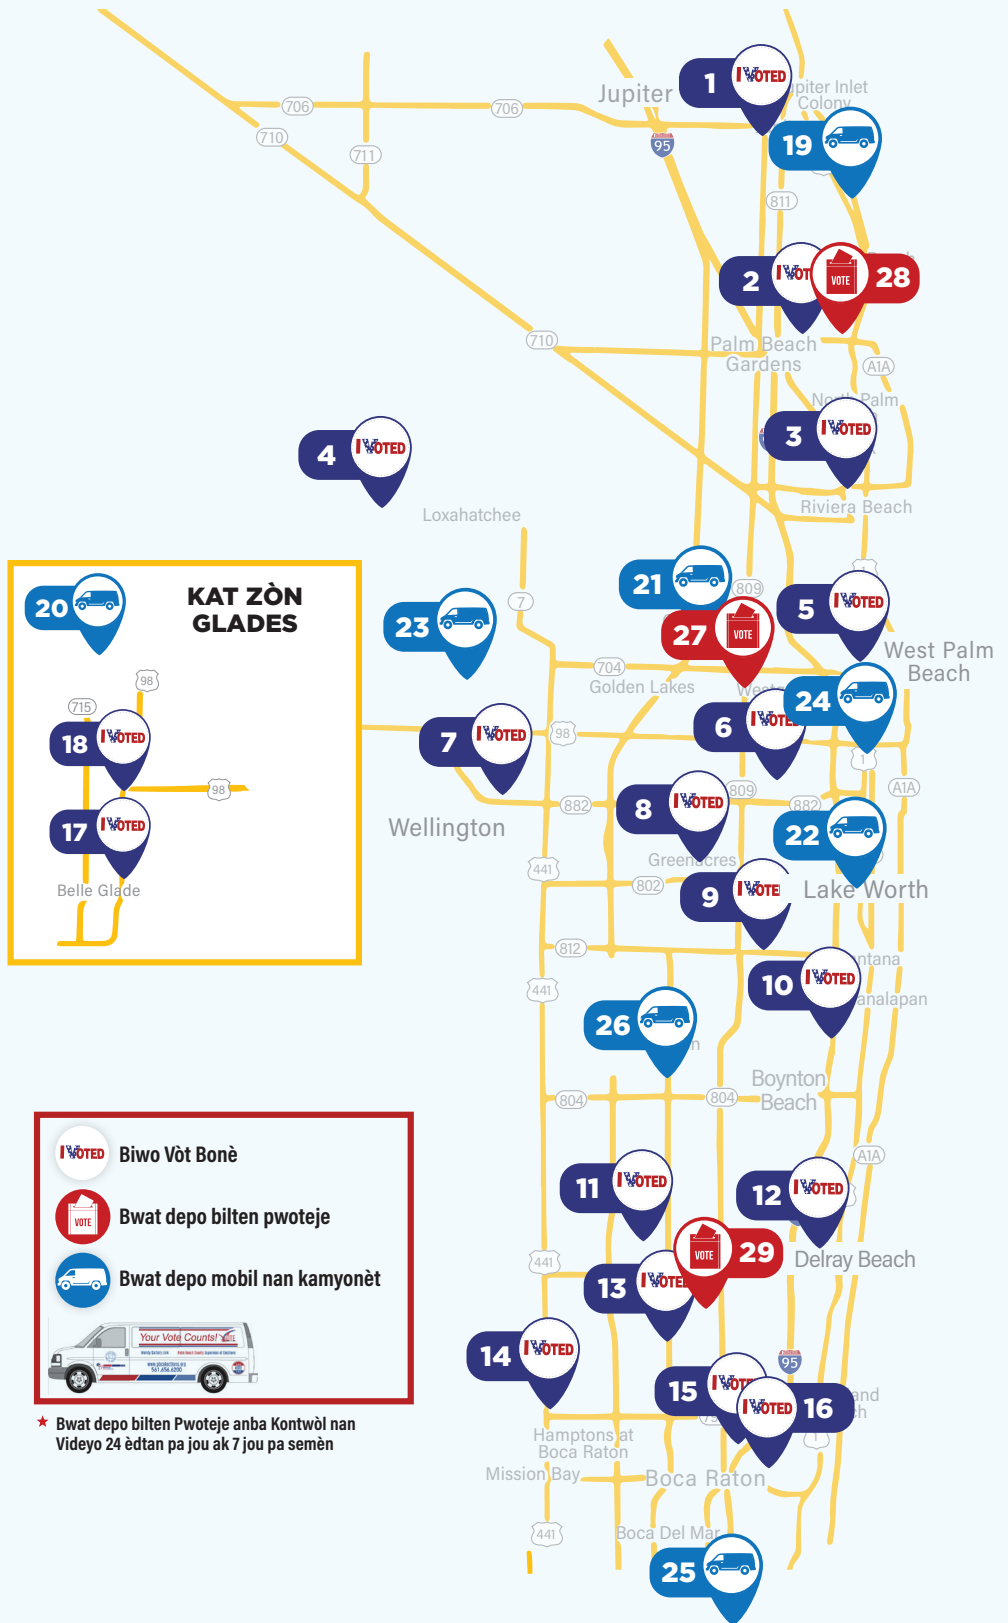

Biwo pou Vote Bonè nan Konte Palm Beach Ak Biwo pou Depoze Bilten pou Vòt-pa-Lapòs

Vòt Bonè se lendi 19 oktòb 20-20jiska dimanch 1ye novanm Biwo vòt yo louvri ant 7:00 a.m. ak 7:00p.m.

- 1 **Jupiter Community Center**
200 Military Trl, Jupiter
- 2 **Gardens Branch Library**
11303 Campus Dr, Palm Beach Gardens
- 3 **Wells Rec Community Center**
2409 Avenue H West, Riviera Beach
- 4 **Acreage Branch Library**
15801 Orange Blvd, Loxahatchee
- 5 **WPB City Hall Flagler Gallery**
401 Clematis St, West Palm Beach
- 6 **Main Library - Summit Blvd.**
3650 Summit Blvd, West Palm Beach
- 7 **Wellington Branch Library**
1951 Royal Fern Dr, Wellington
- 8 **Greenacres Community Center**
501 Swain Blvd, Greenacres
- 9 **Lantana Road Branch Library**
4020 Lantana Rd, Lake Worth
- 10 **Ezell Hester Community Center**
1901 N Seacrest Blvd, Boynton Beach
- 11 **Hagen Ranch Road Branch Library**
14350 Hagen Ranch Rd, Delray Beach
- 12 **Delray Beach Community Center**
50 NW 1st Ave, Delray Beach
- 13 **South County Civic Center**
16700 Jog Rd, Delray Beach
- 14 **West Boca Branch Library**
18685 State Road 7, Boca Raton
- 15 **Spanish River Library**
1501 NW Spanish River Blvd, Boca Raton
- 16 **Florida Atlantic University
Housing & Residential Edu.**
777 Glades Rd, Rm. 109, Boca Raton
- 17 **Belle Glade Branch Library**
725 NW 4th St, Belle Glade
- 18 **SOE West County Branch Office***
2976 State Road #15, 2nd floor, Belle Glade
- 19 **Juno Beach Town Center**
340 Ocean Dr, Juno Beach
- 20 **Loula V. York Branch Library**
525 Bacom Point Rd, Pahokee
- 21 **Okeechobee Blvd Branch Library**
5689 Okeechobee Blvd, West Palm Beach
- 22 **Osborne Community Center**
1699 Wingfield St, Lake Worth
- 23 **Royal Palm Beach Town Hall**
1050 Royal Palm Beach Blvd, RPB
- 24 **South Olive Community Center**
345 Summa St, West Palm Beach
- 25 **Sugar Sand Park Community Center**
300 S. Military Trl, Boca Raton
- 26 **West Boynton Beach Branch Library**
9451 Jog Rd, Boynton Beach
- 27 **SOE Main Office***
240 S. Military Trl, West Palm Beach
- 28 **SOE North County Branch Office***
Northeast County Courthouse
3188 P.G.A. Blvd, RM #2401, PBG
- 29 **SOE South County Branch Office***
Southeast PBC Administrative Complex
345 S. Congress Ave, RM #103, Delray Beach